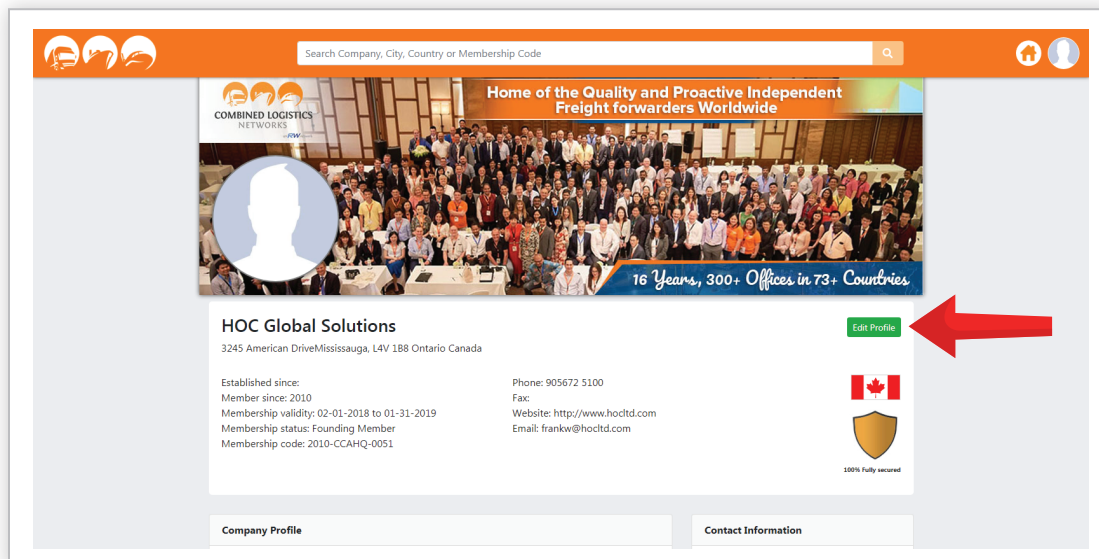

UPDATE YOUR PROFILE

4. Click on the **'PROFILE'** tab at the left corner or click the icon at the upper right corner to update your profile.

In the profile tab, click the **'EDIT PROFILE'** button and from there, you can upload your cover photo and profile picture or your company logo. You can also update and edit your company profile, year of establishment, contact information, neutrality, username and password.