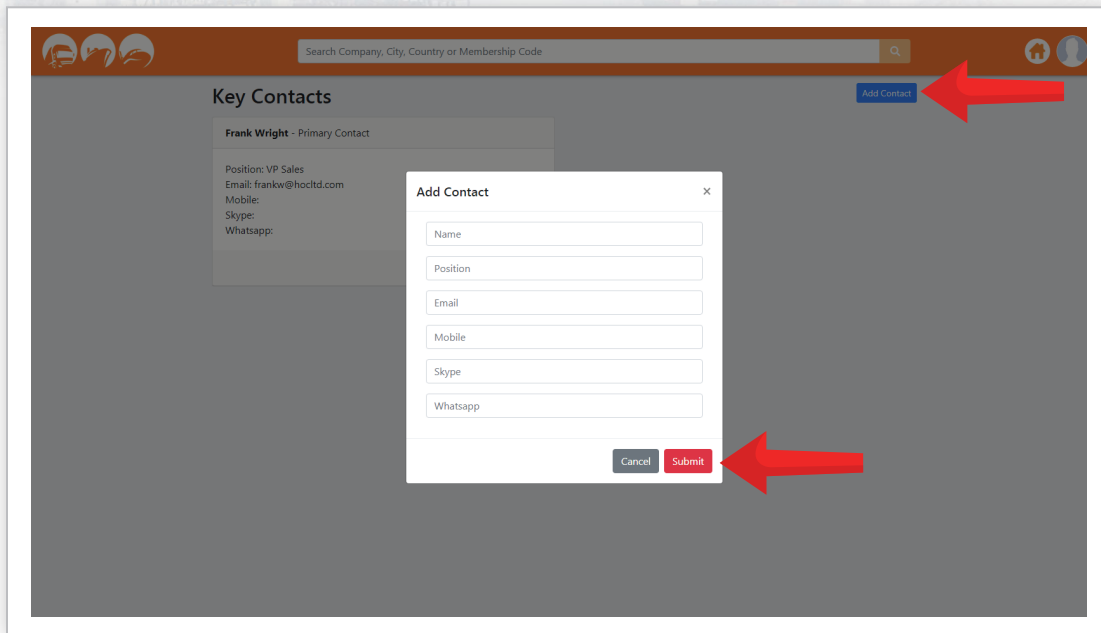

Edit Key Contacts

DIRECTORY

5. At the search box, you may be able to look for a CLN agent by typing the country, city, company contact or even the membership code. You may also go through their profile and from there, you will be able to view their company details, contact information, membership and security status and neutrality. At the upper right corner, you can choose the layout of the directory, if you want to be in thumbnail or in grid form.