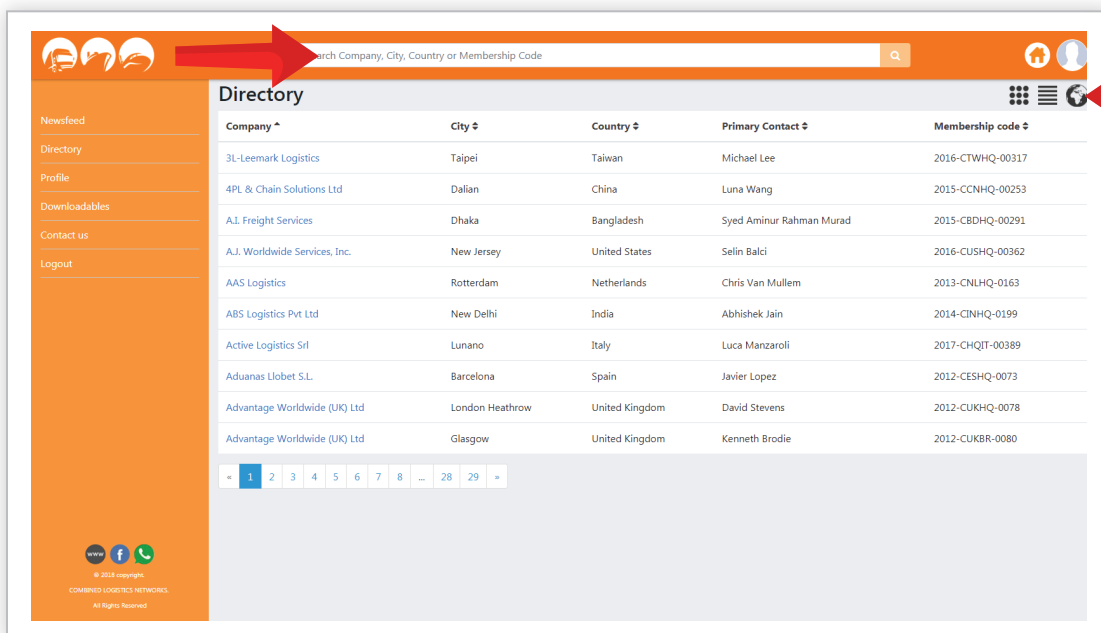

Edit Key Contacts

DIRECTORY

5. At the search box, you may be able to look for a CLN agent by typing the country, city, company contact or even the membership code. You may also go through their profile and from there, you will be able to view their company details, contact information, membership and security status and neutrality. At the upper right corner, you can choose the layout of the directory, if you want to be in thumbnail or in grid form.

GLOBAL MEMBERS MAP

6. At the upper right corner, last in the row is the **'GLOBAL MEMBERS MAP'** icon. In this section, you'll be able to see the current number of our members and the network coverage worldwide.