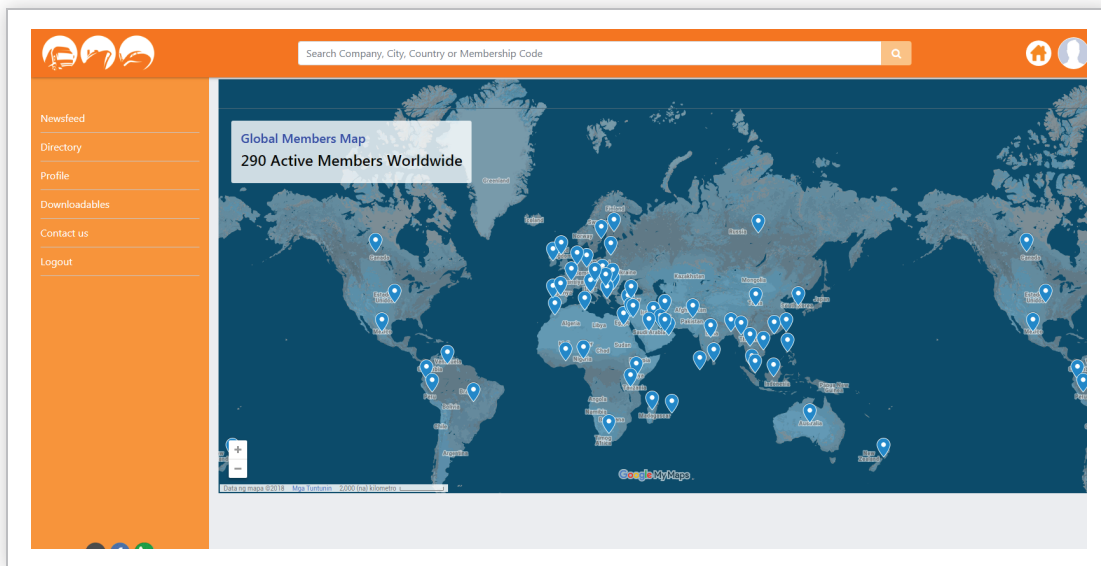

Edit Key Contacts

DIRECTORY

5. At the search box, you may be able to look for a CLN agent by typing the country, city, company contact or even the membership code. You may also go through their profile and from there, you will be able to view their company details, contact information, membership and security status and neutrality. At the upper right corner, you can choose the layout of the directory, if you want to be in thumbnail or in grid form.

GLOBAL MEMBERS MAP

6. At the upper right corner, last in the row is the **'GLOBAL MEMBERS MAP'** icon. In this section, you'll be able to see the current number of our members and the network coverage worldwide.