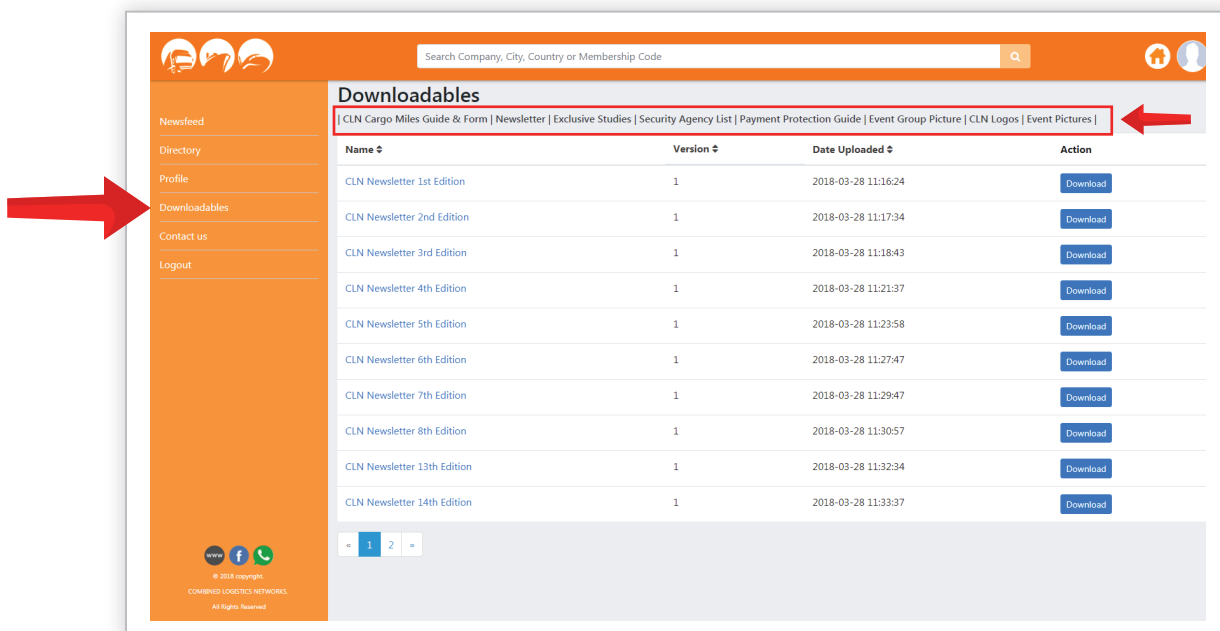

DOWNLOADABLES

7. In the **'DOWNLOADABLES'** section, you'll be able to download and view all the CLN Marketing collaterals which you can use including the archive of Security Agency List, Payment Protection Guide Flyer, CLN logos in different formats, CLN Newsletter, Exclusive Studies, Cargo Miles Program Guide & Form, Event Pictures and Keynote Presentation.